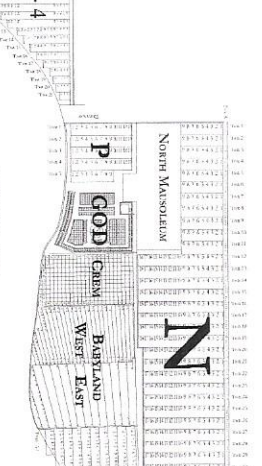

SONORA STREET

WEST MAUSOLEUM

WEST MAUSOLEUM

WEST MAUSOLEUM

GOE VISTA GRANDE COURT

GOP ENTRANCE

L-2

L-2

L-3

L-3

L-4

L-4

L-4

L-4

L-4

L-4

L-4

P

GOD

CHAM

WEST EAST

NORTH MAUSOLEUM

N

CHapel & CAMPAIGN

LOTS 2 AND 3, BLOCK 110,

IN THE

Rancho Providencia and Scott Tract

Los Angeles County, CALIFORNIA

June 20, 2011