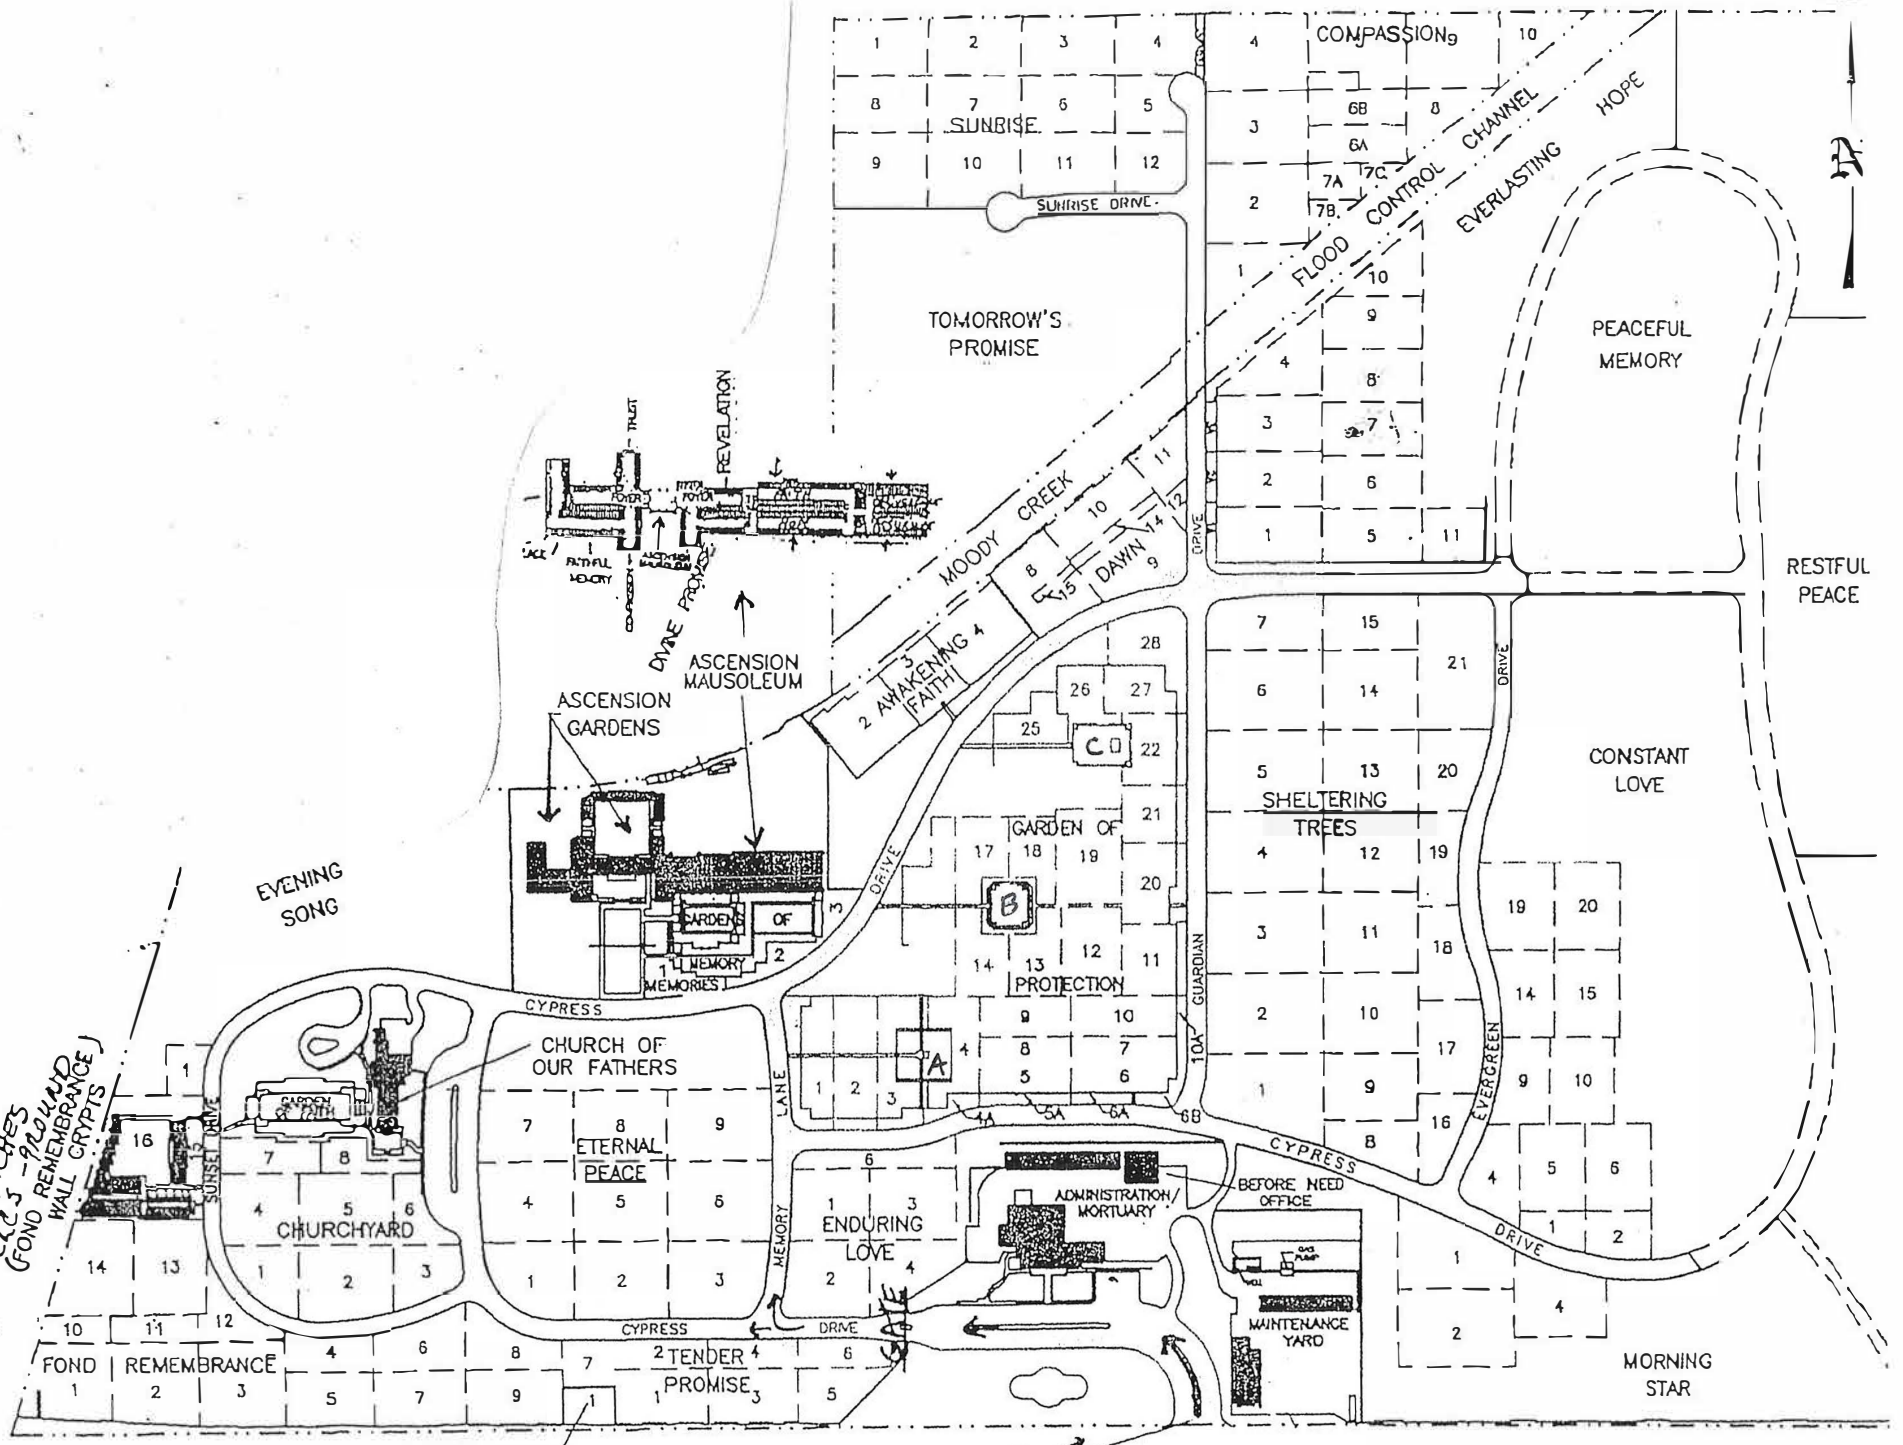

4471 LINCOLN AVENUE
CYPRESS, CA 90630

*Mitchell
C.C.S. - 9204
(FOND REMEMBRANCE)
HALL CRYPTS*

ABIDING FAITH

ENTRANCE →

FOREST LAWN MEMORIAL-PARK
CYPRESS