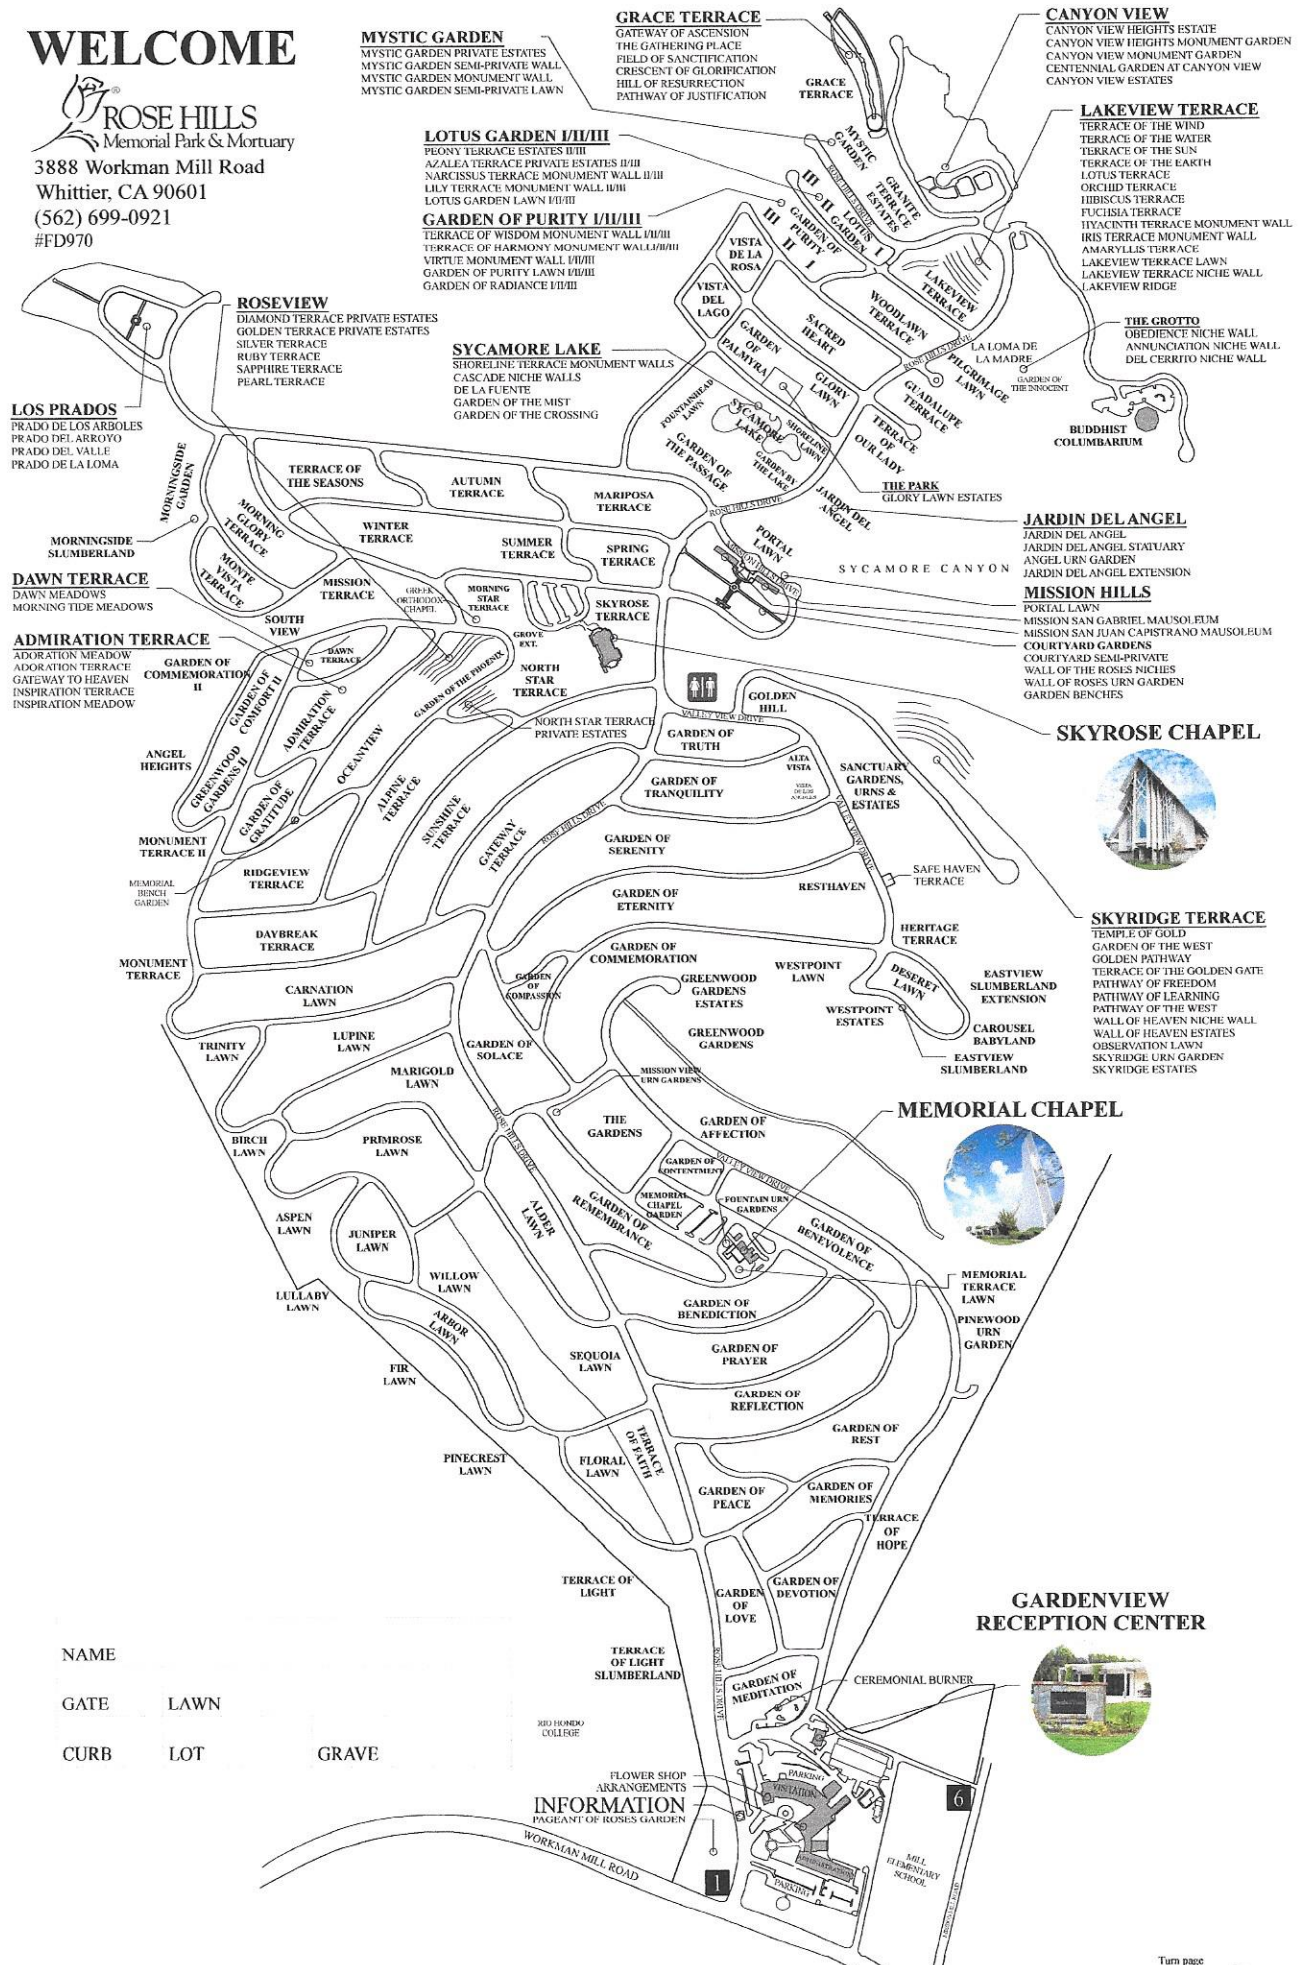

# WELCOME

**ROSE HILLS**  
Memorial Park & Mortuary  
3888 Workman Mill Road  
Whittier, CA 90601  
(562) 699-0921  
#FD970

NAME			
GATE	LAWN		
CURB	LOT		GRAVE

Visit our website at [www.rosehills.com](http://www.rosehills.com)  
© 2015 Rose Hills Company. All rights reserved.