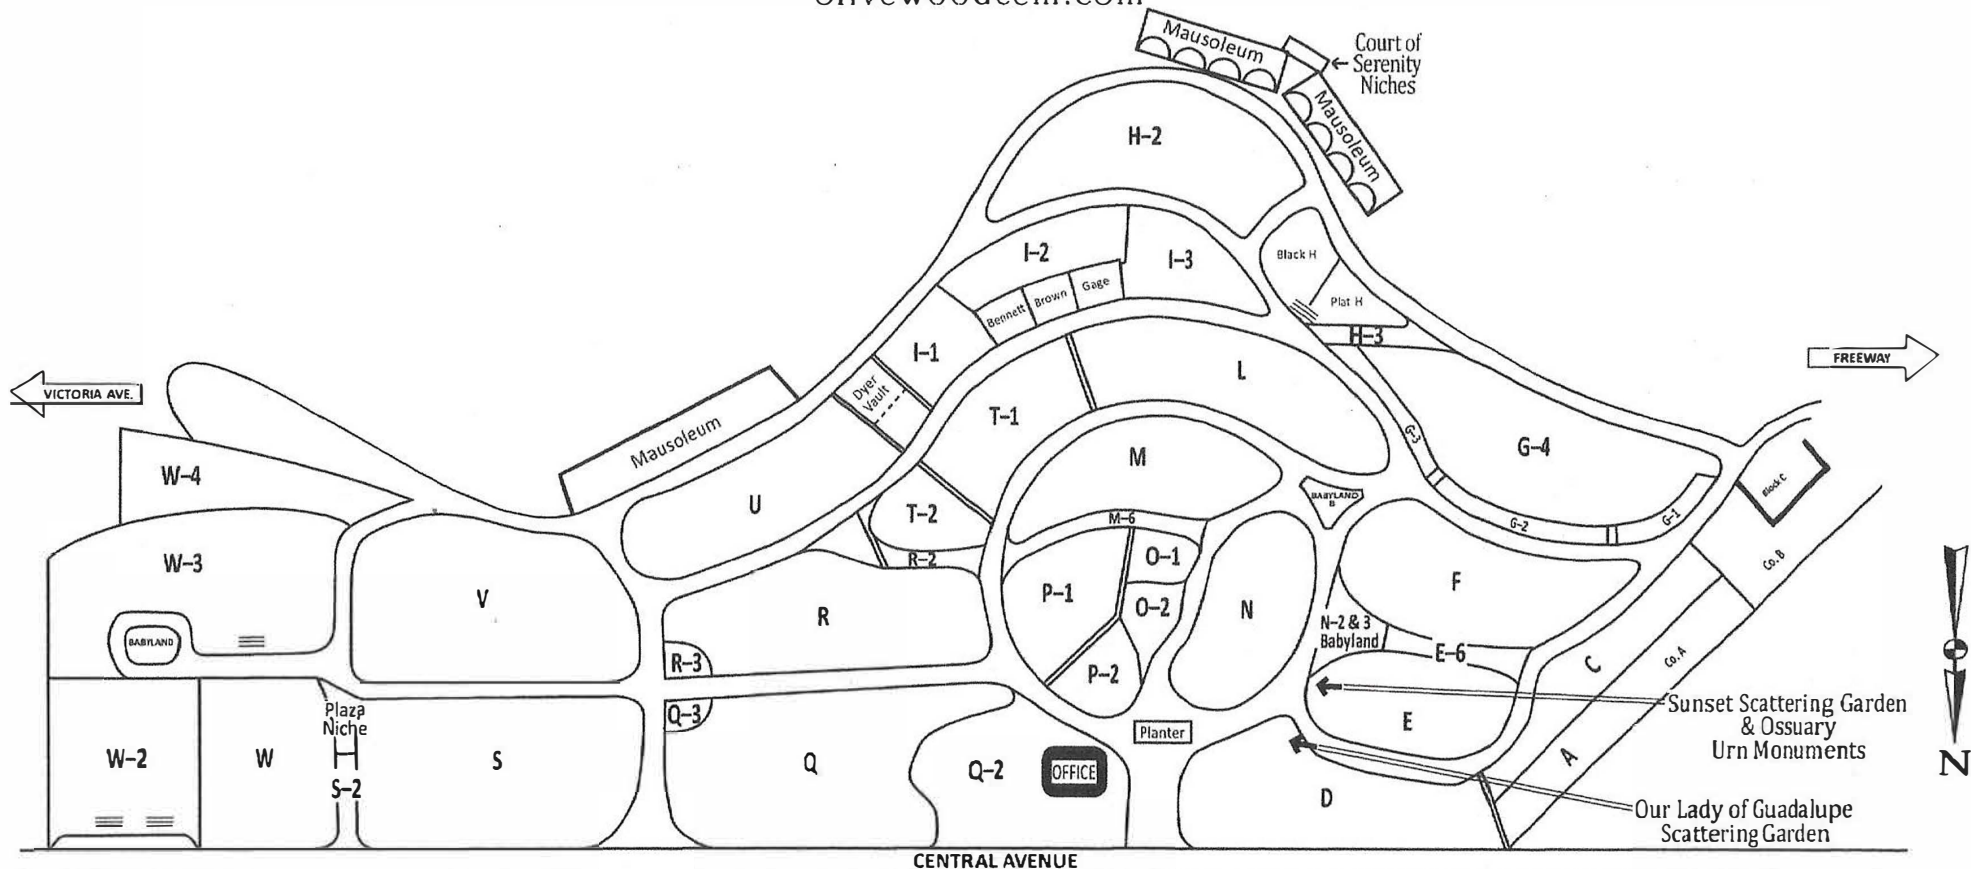

## MEMORIAL PARK

3300 Central Avenue Riverside, California 92506  
(951) 683-6611 Fax (951) 683-0110  
olivewoodcem.com

1/16" = 1'