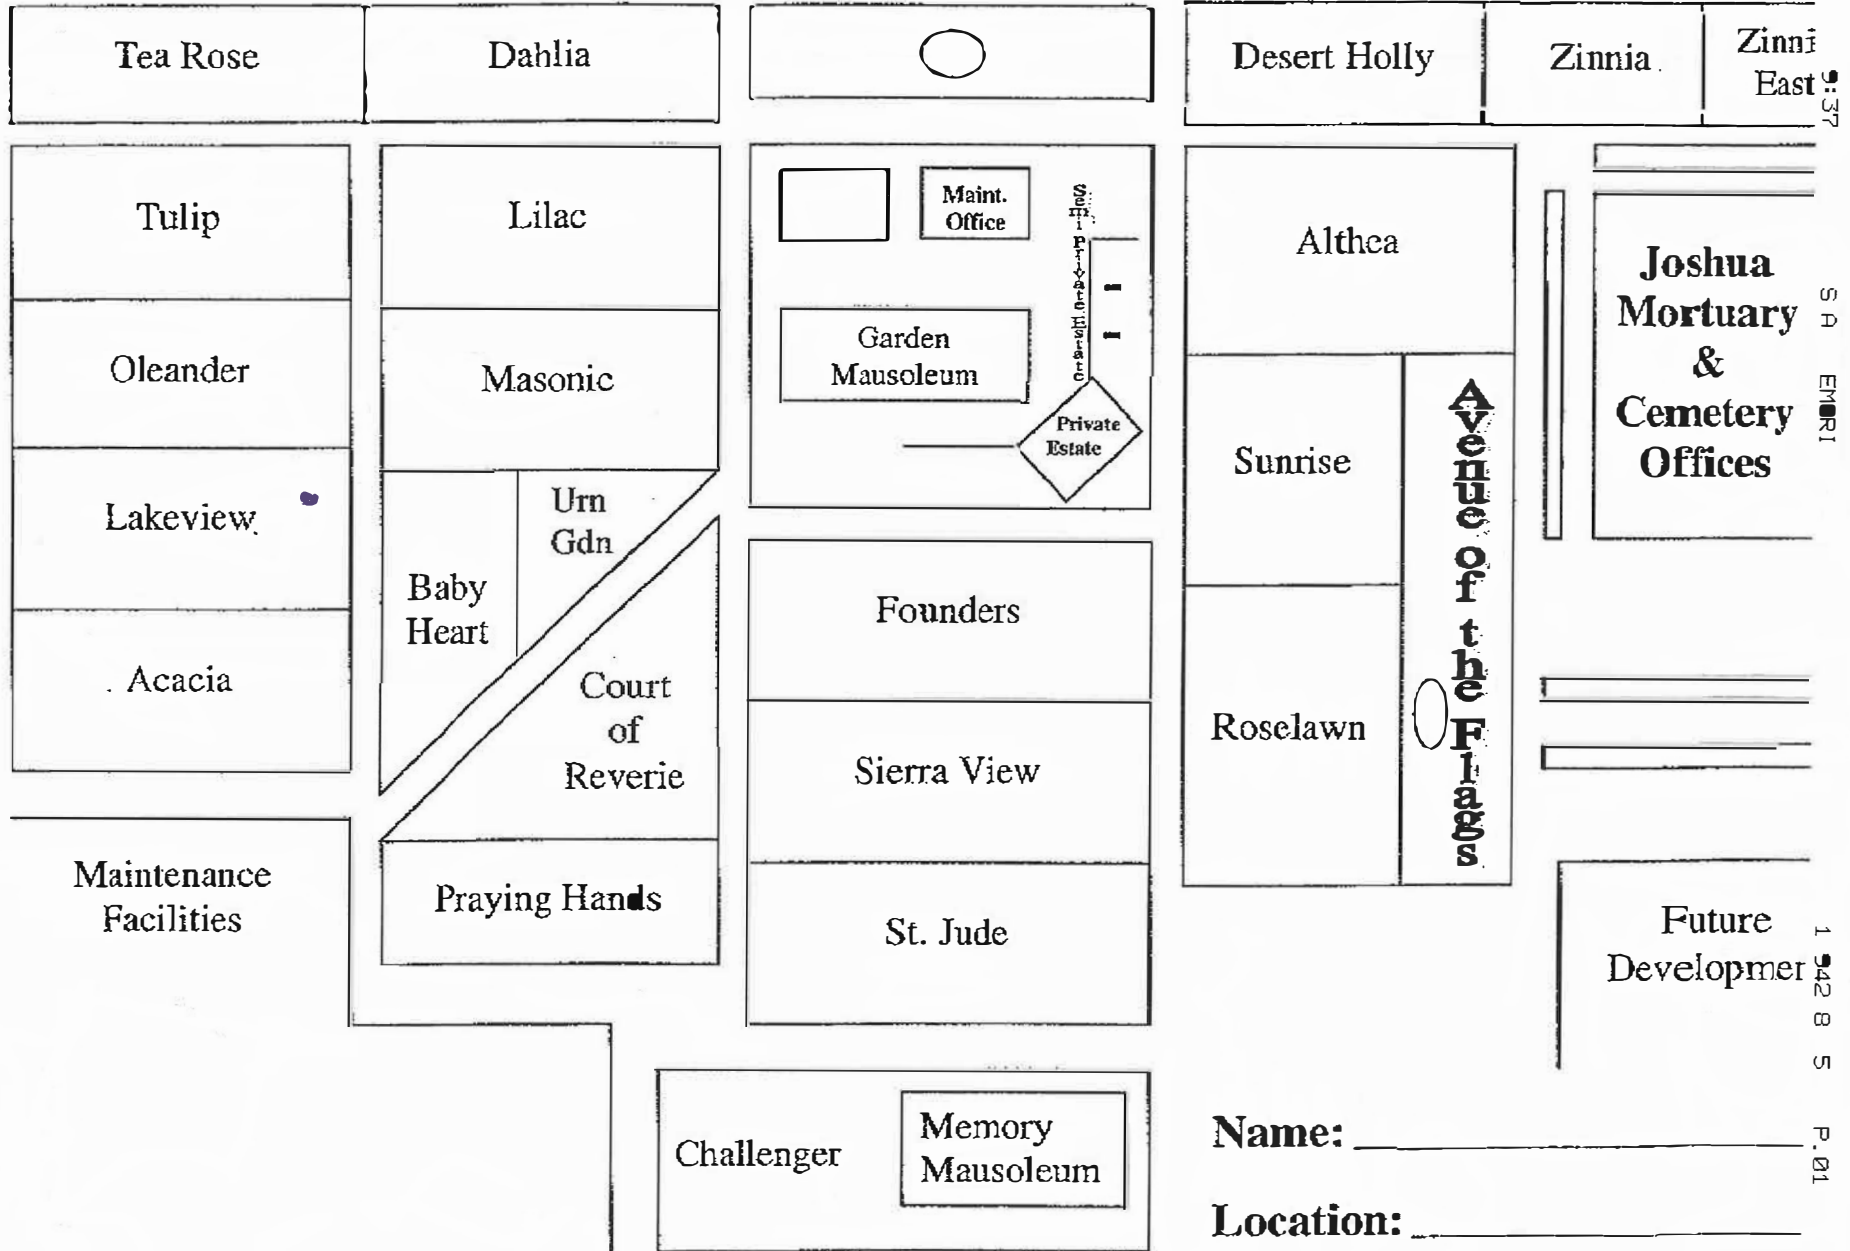

Joshua Memorial Park & Mortuary

W **Lancaster Blvd.** E

808 East Lancaster Blvd., Lancaster, CA 93535 - (661) 942-8125

Name: _____

Location: _____

S:37

S:4 ENRI

1 942 8 5 P.01