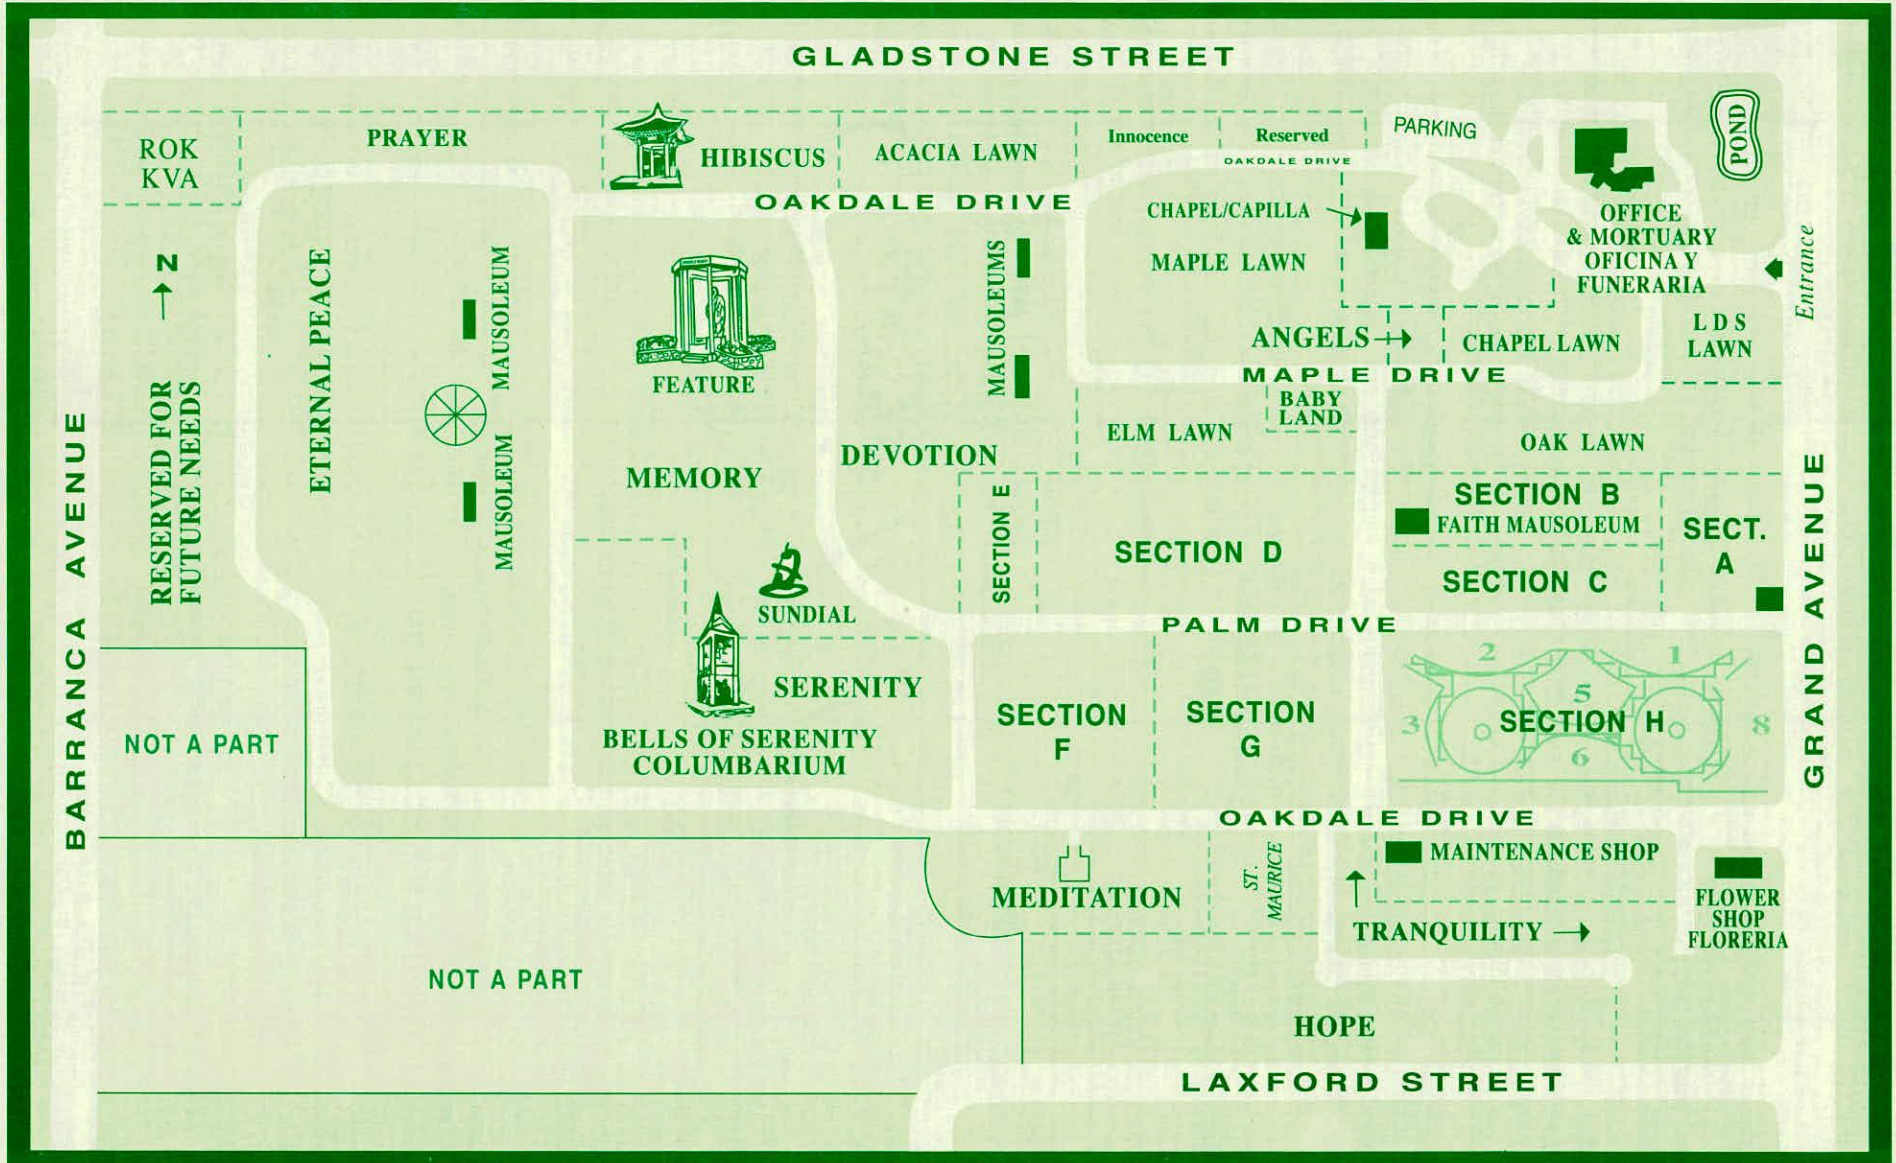

OAKDALE

MEMORIAL PARK
& MORTUARY FD 1127

1401 S. GRAND AVENUE, GLENDORA, CA 91740-5406
(626) 691-2000 • (909) 599-4382 • (323) 722-2323

_____ Sp. _____ Lot _____ Blk. _____ Sec. _____ Counselor _____