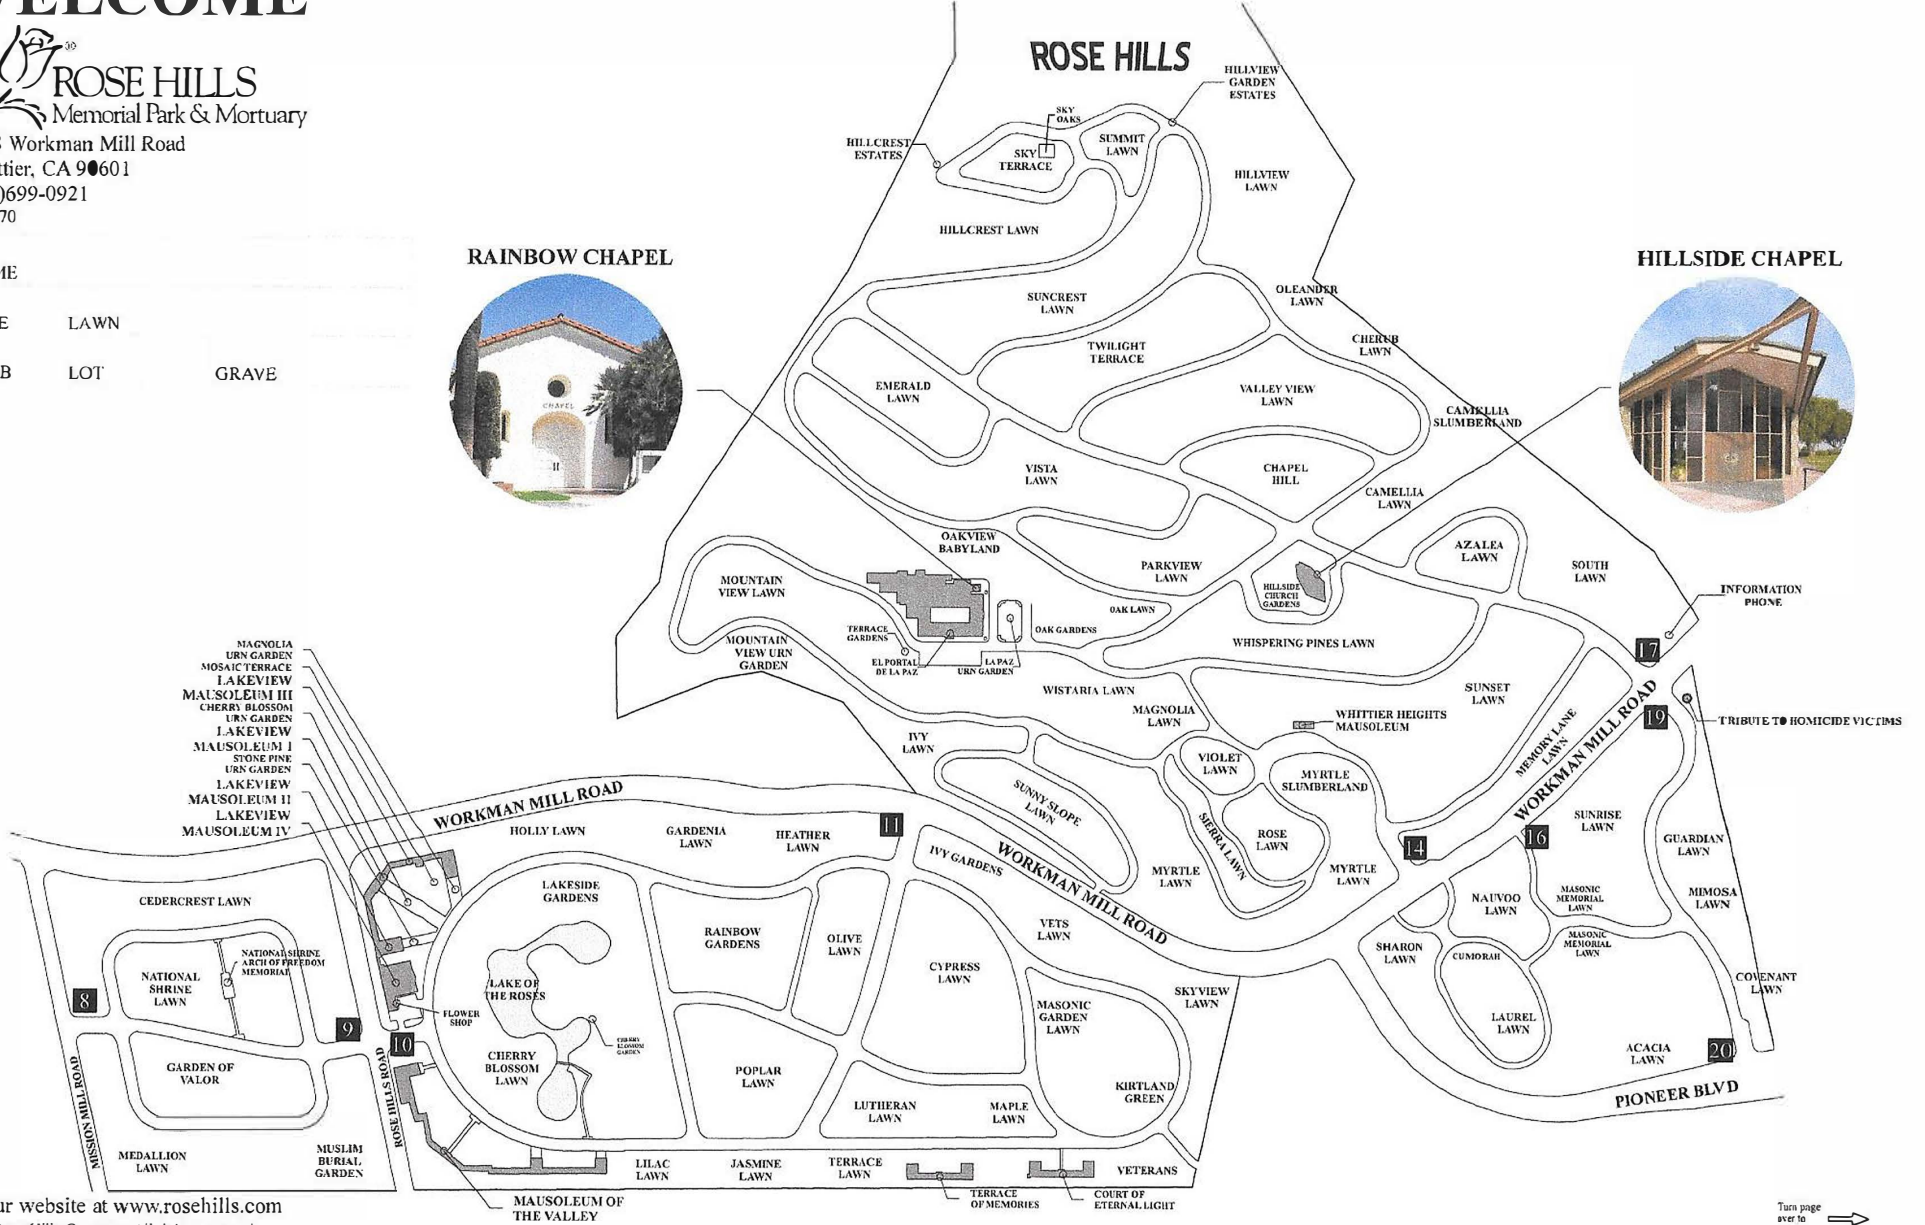

WELCOME

 **ROSE HILLS**
Memorial Park & Mortuary
3888 Workman Mill Road
Whittier, CA 90601
(562)699-0921
#FD970

NAME _____

GATE LAWN _____

CURB LOT GRAVE _____

RAINBOW CHAPEL

HILLSIDE CHAPEL

Visit our website at www.rosehills.com
© 2015 Rose Hills Company. All rights reserved.

Turn page
over to
continue... 
As of 3/22/13