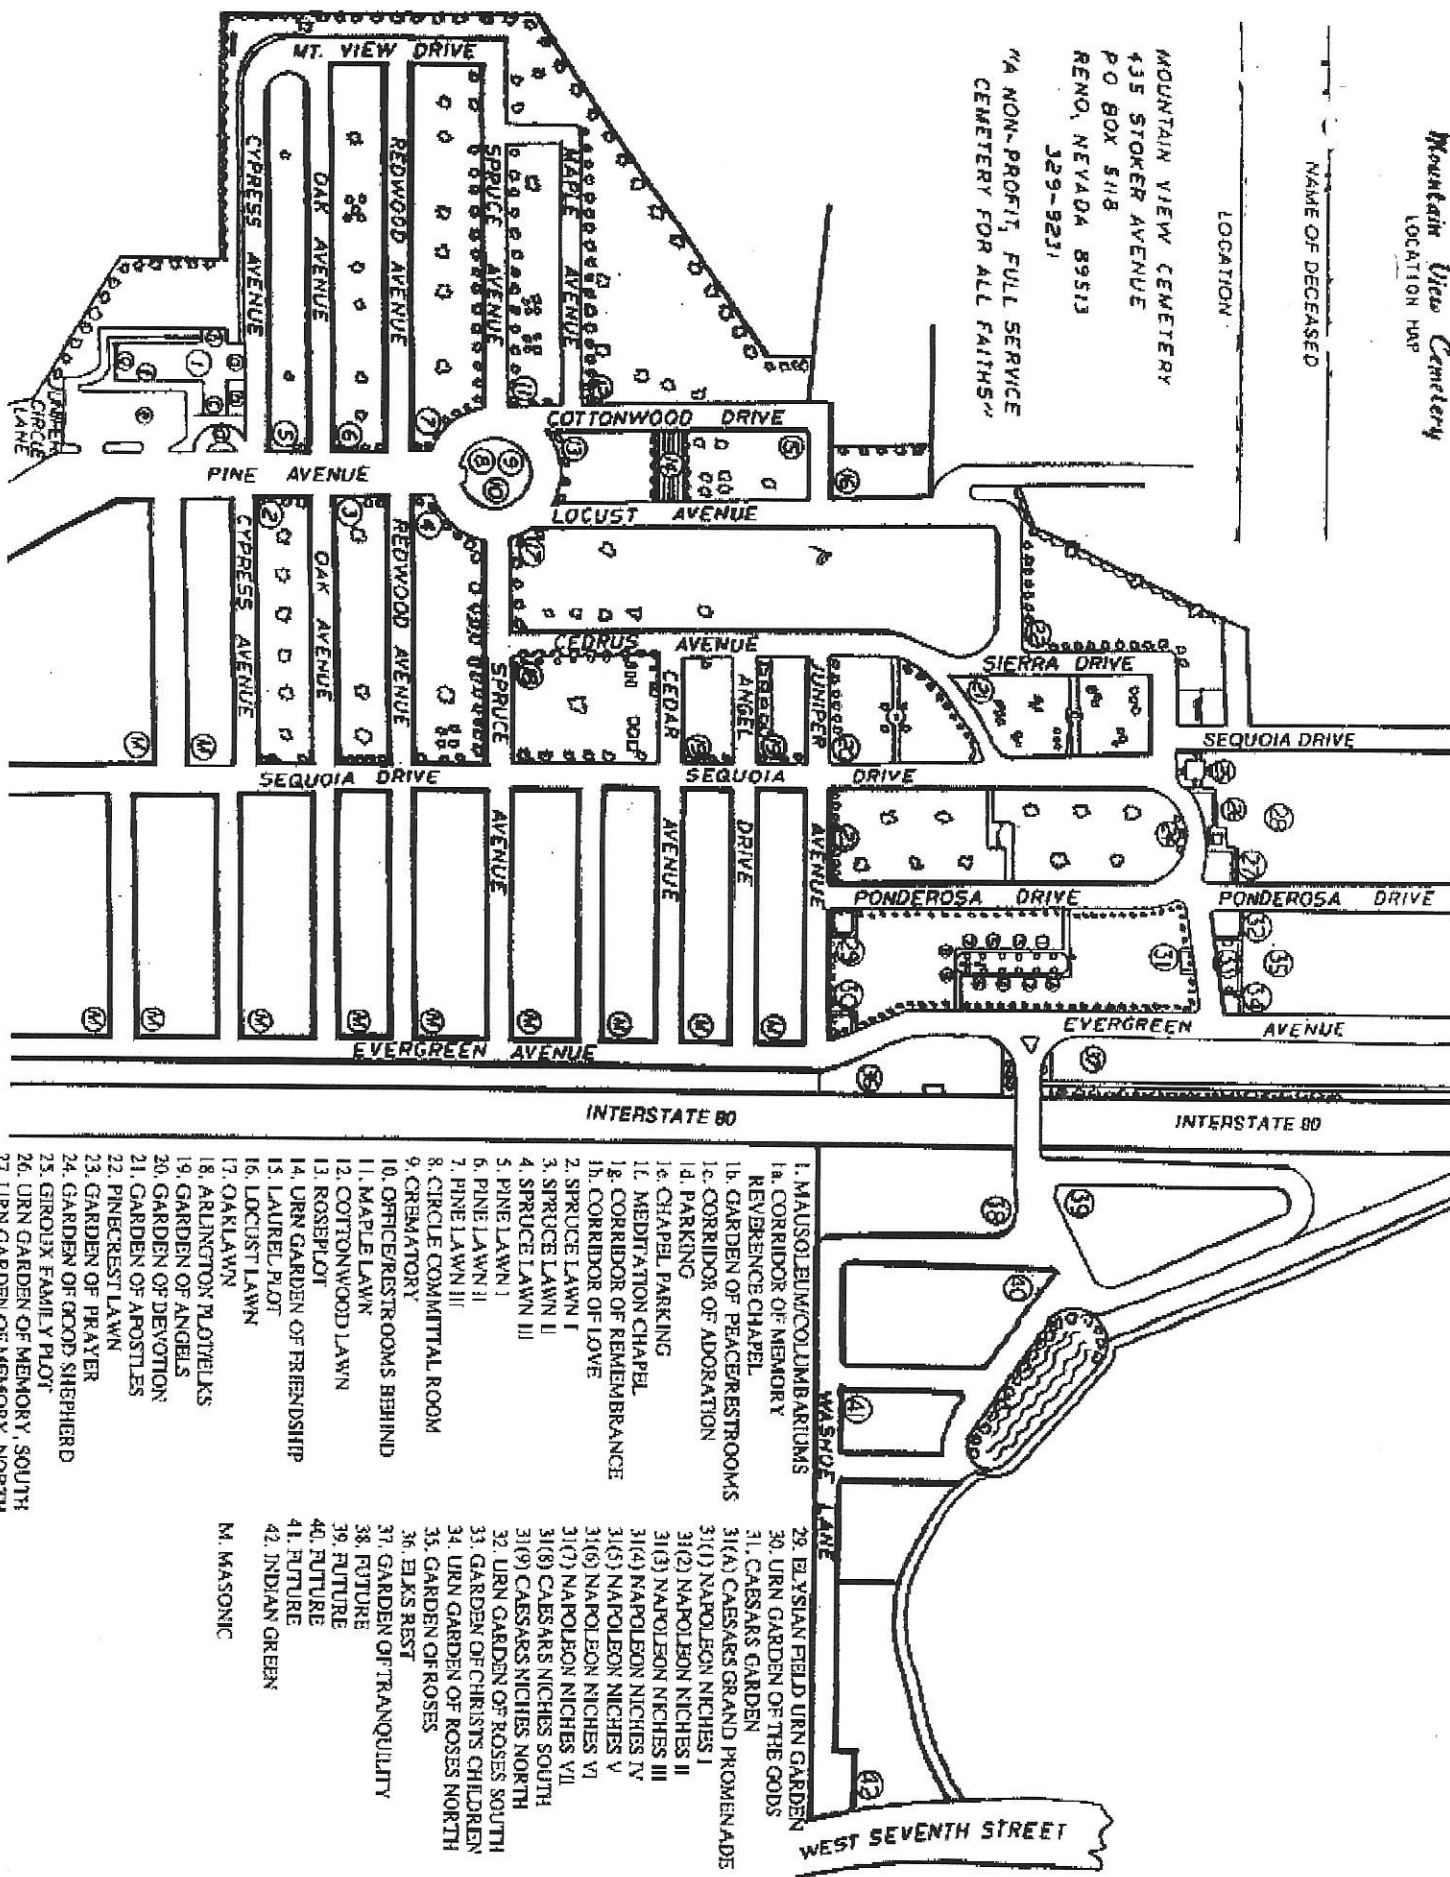

Mountain View Cemetery

LOCATION MAP

NAME OF DECEASED

LOCATION

MOUNTAIN VIEW CEMETERY
435 STOKER AVENUE
PO BOX 5118
RENO, NEVADA 89513
329-9231
"A NON-PROFIT, FULL SERVICE
CEMETERY FOR ALL FAITHS"

1. MAJISOLE/UCO/LIMBARUMS
 - 1a. CORRIDOR OF MEMORY
 - 1b. REVERENCE CHAPEL
 - 1c. GARDEN OF PEACERESTROOMS
 - 1d. CORRIDOR OF ADORATION
 - 1e. PARKING
 - 1f. CHAPEL PARKING
 - 1g. MEDITATION CHAPEL
 - 1h. CORRIDOR OF REMEMBRANCE
 - 1i. CORRIDOR OF LOVE
 2. SPRUCE LAWN I
 3. SPRUCE LAWN II
 4. SPRUCE LAWN III
 5. PINE LAWN I
 6. PINE LAWN II
 7. PINE LAWN III
 8. CIRCLE COMMITMENT ROOM
 9. CREMATORY
 10. OFFICE/RESTROOMS BEHIND
 11. MAPLE LAWN
 12. COTTONWOOD LAWN
 13. ROSE PLOT
 14. URN GARDEN OF FRIENDSHIP
 15. LAUREL PLOT
 16. LOCUST LAWN
 17. OAK LAWN
 18. ARLINGTON PLOT/ELKS
 19. GARDEN OF ANGELS
 20. GARDEN OF DEVOTION
 21. GARDEN OF APOSTLES
 22. PINECREST LAWN
 23. GARDEN OF PRAYER
 24. GARDEN OF GOOD SHEPHERD
 25. GEROLX FAMILY PLOT
 26. URN GARDEN OF MEMORY, SOUTH
 27. URN GARDEN OF MEMORY, NORTH
 28. 73 ADORNMENT OF THE DECEASED
 29. ELYSIAN FIELD URN GARDEN
 30. URN GARDEN OF THE GODS
 31. CAESARS GARDEN
 - 31(A) CAESARS GRAND PROMENADE
 - 31(1) NAPOLEON NICHES I
 - 31(2) NAPOLEON NICHES II
 - 31(3) NAPOLEON NICHES III
 - 31(4) NAPOLEON NICHES IV
 - 31(5) NAPOLEON NICHES V
 - 31(6) NAPOLEON NICHES VI
 - 31(7) NAPOLEON NICHES VII
 - 31(8) CAESARS NICHES SOUTH
 - 31(9) CAESARS NICHES NORTH
 32. URN GARDEN OF ROSES SOUTH
 33. GARDEN OF CHRIST'S CHILDREN
 34. URN GARDEN OF ROSES NORTH
 35. GARDEN OF ROSES
 36. ELKS REST
 37. GARDEN OF TRANQUILITY
 38. FUTURE
 39. FUTURE
 40. FUTURE
 41. FUTURE
 42. INDIAN GREEN
- M. MASONIC